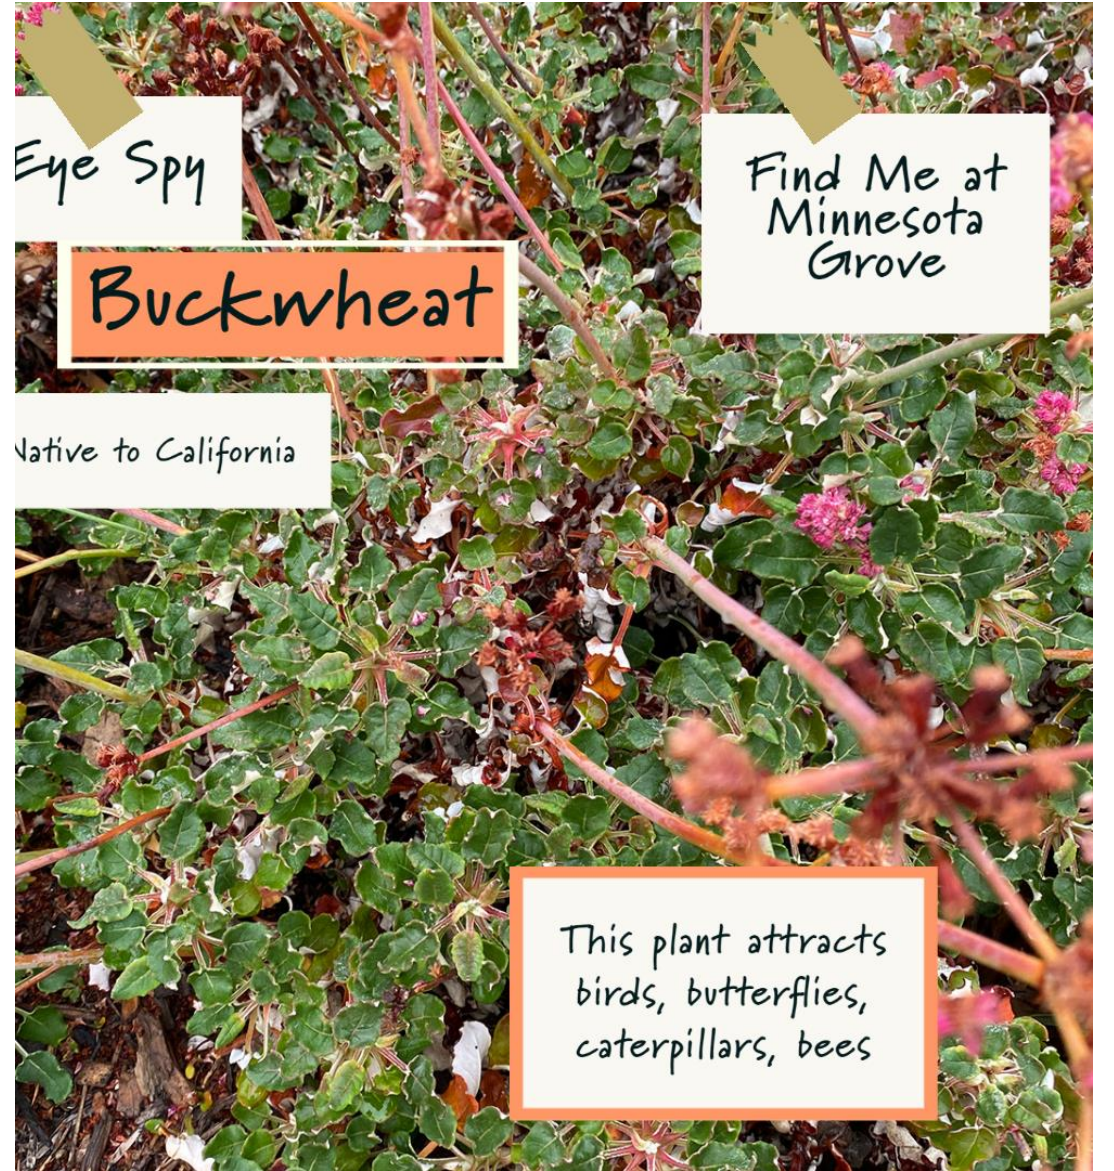

Native to California

Attract birds, butterflies
and hummingbirds.

Eye Spy

Creek Dogwood - *Cornus Sericea* SSP. *Sericea*

Native throughout Northern and Western North America

Find Me at Scott School Sidewalk Native Plant Gardens—Minnesota St.

Small bees, flies, and butterflies are attracted to the flowers

Eye Spy

Soap Plant/Soap Root - *Chlorogalum Pomeridianum*

Native throughout Northern and Western North America

Scott School Sidewalk Native Plant Gardens—Tennessee St.

Eye Spy

Find Me at
Minnesota
Grove

Black Sage

Native to California

This plant attracts
birds, butterflies,
moths,
caterpillars, bees

Eye Spy

Find Me at
Minnesota
Grove

Buckwheat

Native to California

This plant attracts
birds, butterflies,
caterpillars, bees