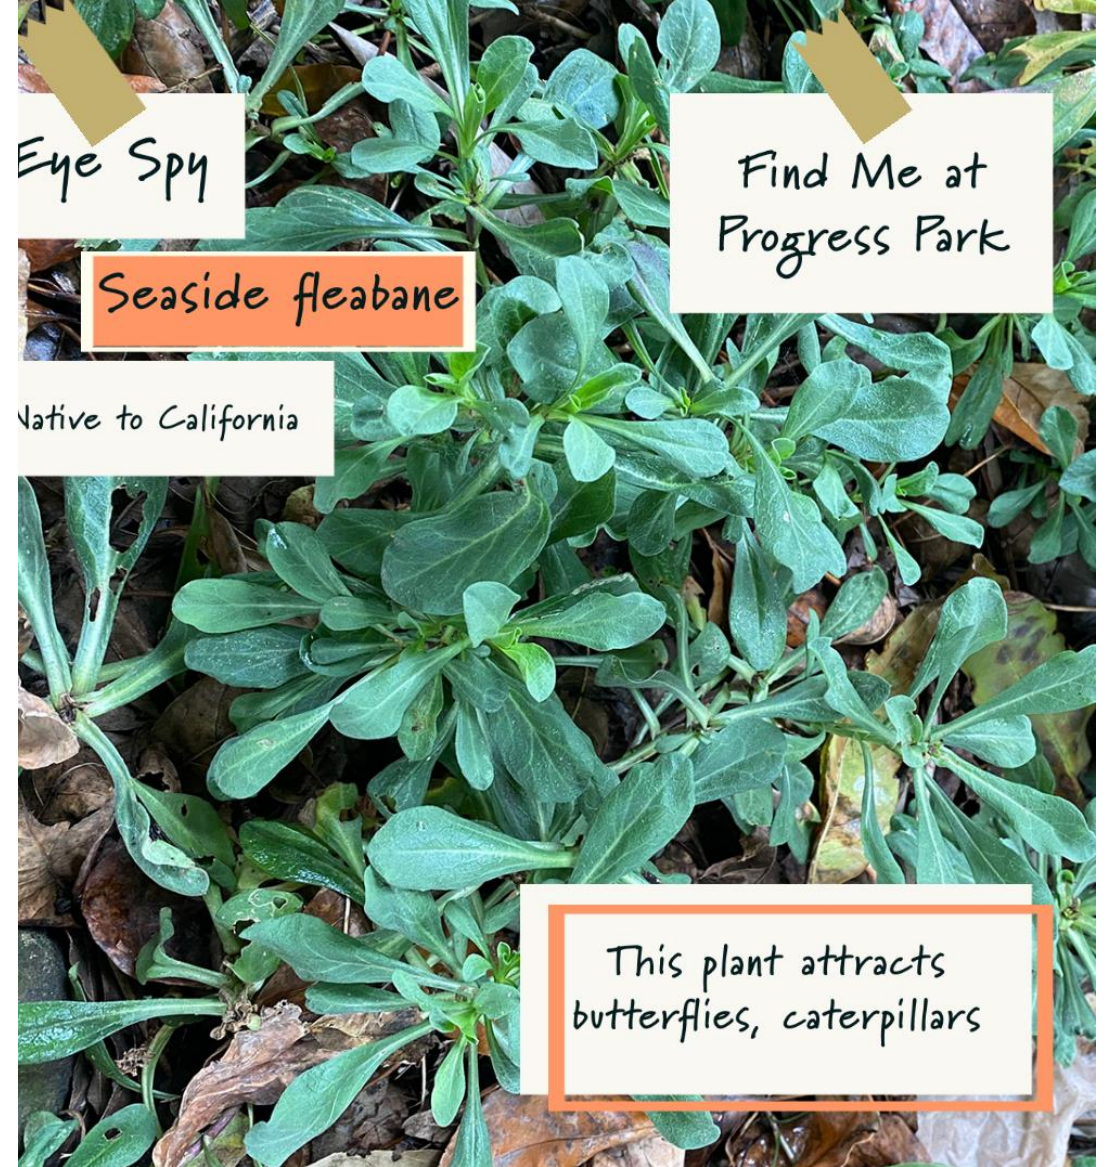

The GBD CA Native Plant Treasure Hunt Dates have been extended!!!

Ten Native plant Treasures are located two in each of the parks on the map on the right.

- Download the inaturalist app to your mobile phone
- Join the Project: “GBD CA Native Plants”
- Get to the parks
- Find the plants (on QR codes in the park and also in the pdf)
- Upload them into the project

Find FIVE of the plants and win a prize!!

Find EIGHT of the plants and win a bigger prize!

Need Help:

<https://greenbenefit.org/hunt>

Eye Spy

Find Me at
Benches Garden

Fuschia

Native to CA foothills
and coastal areas

This plant attracts
butterflies, moths,
birds

Eye Spy

Find Me at
Benches Garden

**Ceanothus
thyrsiflorus**

Native to California

This plant attracts
butterflies, moths,
birds, bees.

Eye Spy

Find Me at
Progress Park

Rush, *Juncus patens*

Native to California

This plant attracts
butterflies, caterpillars

Eye Spy

Find Me at
Progress Park

Seaside fleabane

Native to California

This plant attracts
butterflies, caterpillars