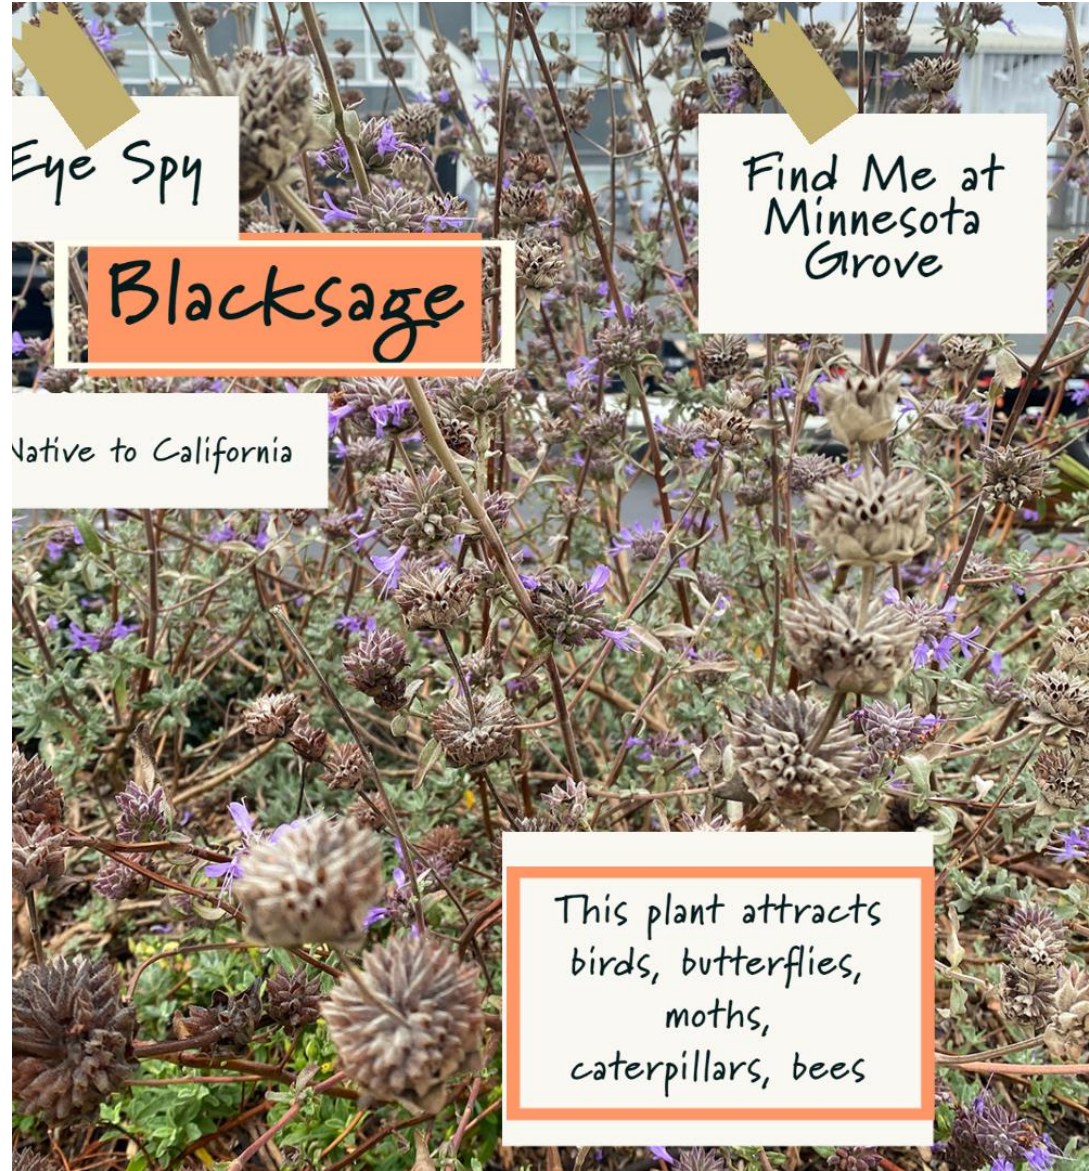

Rush, *Juncus patens*

Native to California

This plant attracts
butterflies, caterpillars

Eye Spy

Find Me at
Progress Park

Seaside fleabane

Native to California

This plant attracts
butterflies, caterpillars

Native to California

Attract birds, butterflies
and hummingbirds.

Eye Spy

Creek Dogwood - *Cornus Sericea* SSP. *Sericea*

Native throughout Northern and Western North America

Find Me at Scott School Sidewalk Native Plant Gardens—Minnesota St.

Small bees, flies, and butterflies are attracted to the flowers

Eye Spy

Soap Plant/Soap Root - *Chlorogalum Pomeridianum*

Native throughout Northern and Western North America

Scott School Sidewalk Native Plant Gardens—Tennessee St.

Eye Spy

Find Me at
Minnesota
Grove

Black Sage

Native to California

This plant attracts
birds, butterflies,
moths,
caterpillars, bees

Eye Spy

Find Me at
Minnesota
Grove

Buckwheat