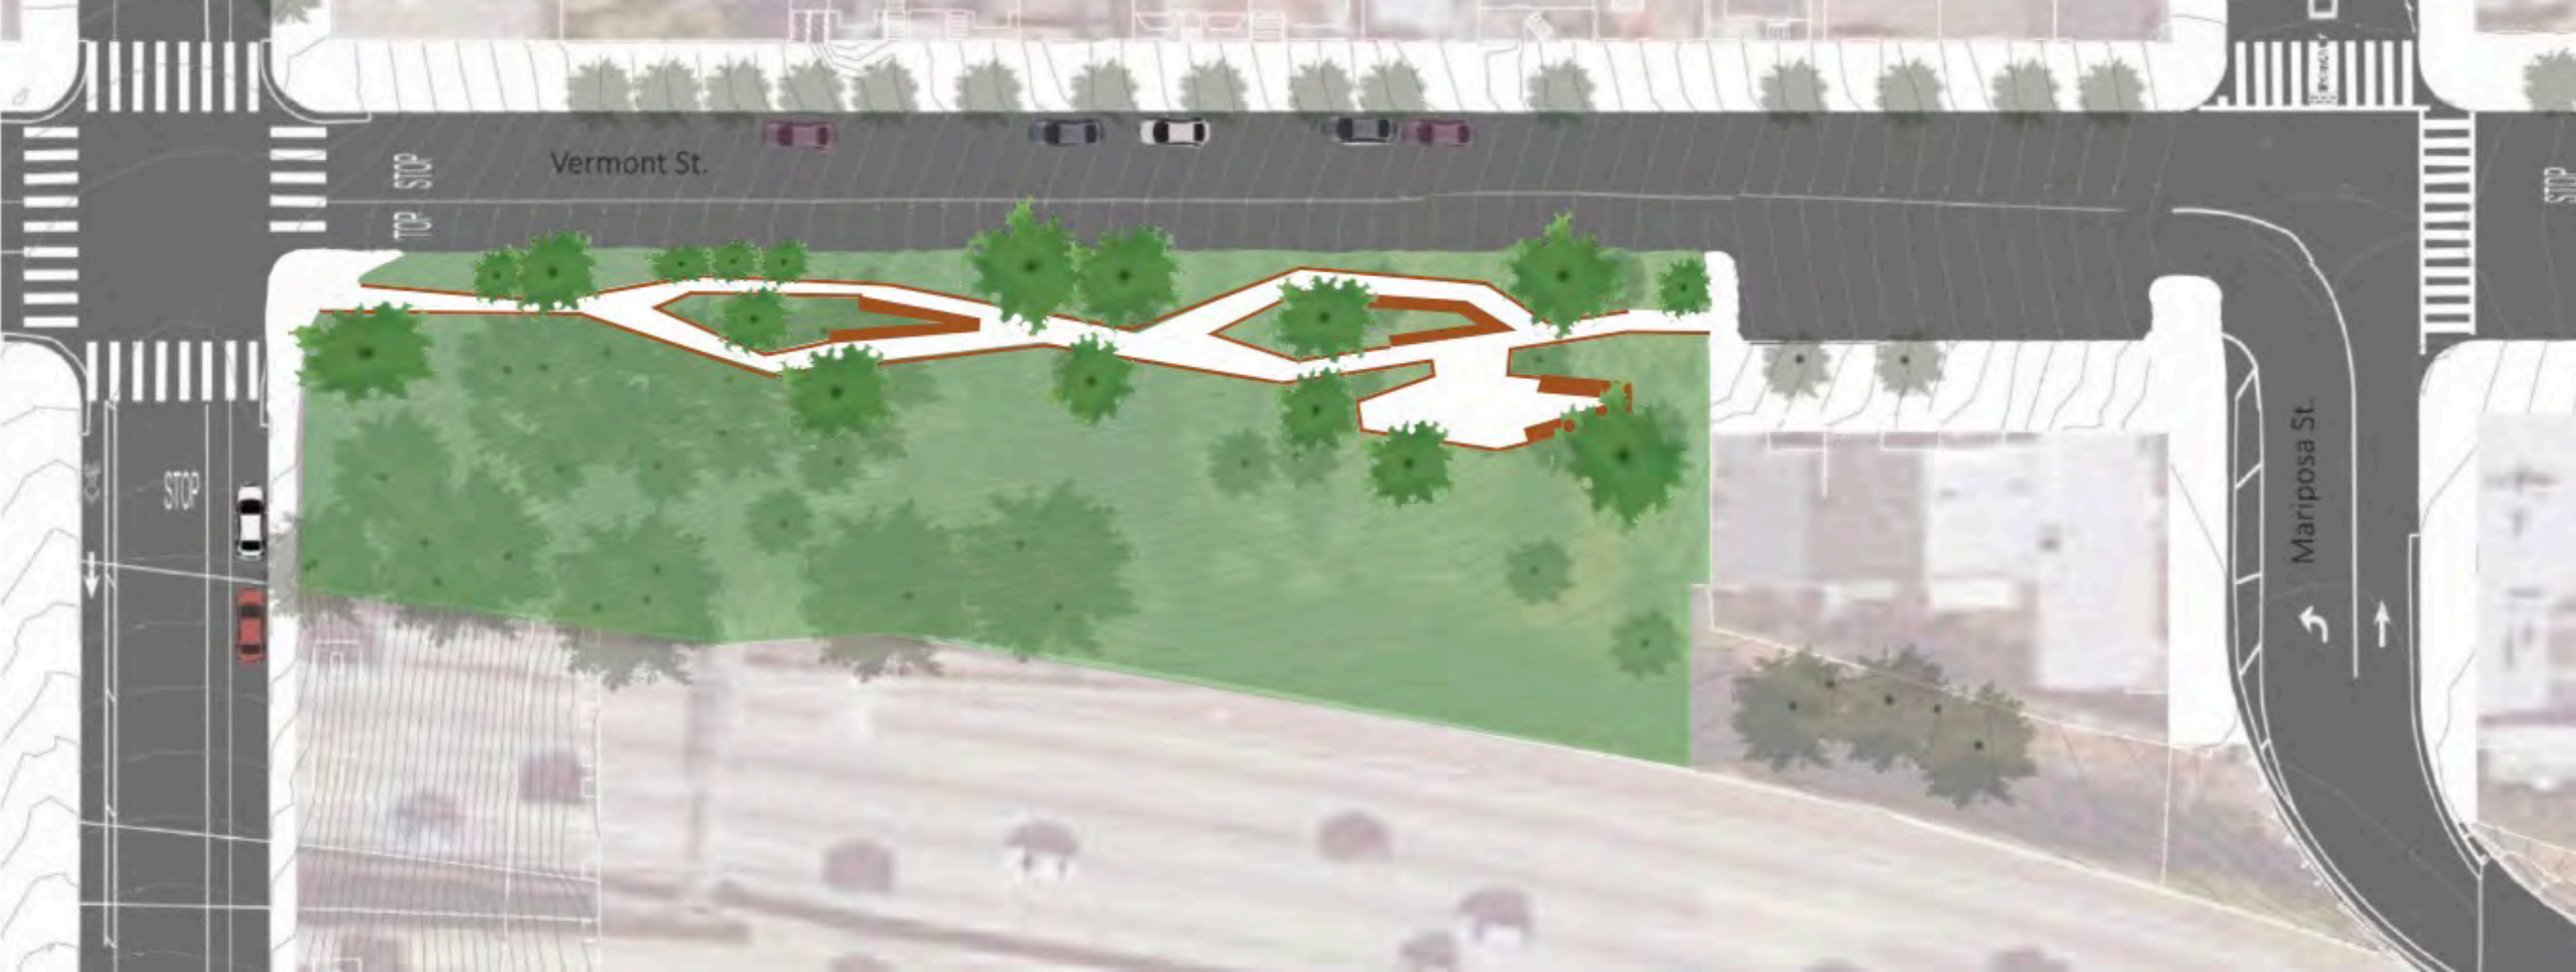

Fletcher Studio Option 1 (parking retained)

Maze or loop pathway

Auto access

Raised planters, dog station, art, native plants, tutorial signage, etc.

Varied pathway options

Informal gathering areas

Good transition to future Gateway improvements

### Fletcher Studio Option 2 (parking removed)

With no need for auto access, users are more protected and isolated from traffic

Maze or loop pathway

Raised planters, dog station, art, native plants, tutorial signage, etc.

Varied pathway options

Informal gathering areas

Good transition to future Gateway improvements